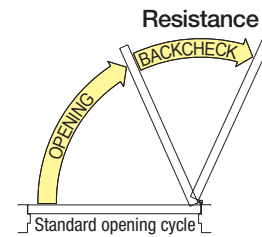

EXTERIOR

FINISH OPTIONS

SIZING AND ADJUSTABILITY

- Sizing: 1-6
- Adjustable:
 - Sweep
 - Latch
 - Backcheck

CERTIFICATIONS AND COMPLIANCE

ANSI/BHMA 156.3 Grade 1

ADA compliant

UL Listed 3 hour fire rated