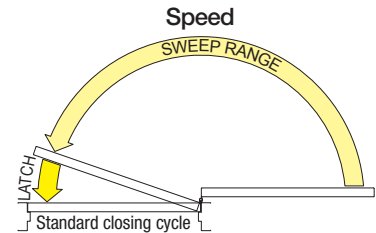

EXTERIOR

FINISH OPTIONS

SIZING AND ADJUSTABILITY

- Sizing: 1-6
- Adjustable:
 - Sweep
 - Latch
 - Backcheck

CERTIFICATIONS AND COMPLIANCE

ANSI/BHMA 156.3 Grade 1

ADA compliant

UL Listed 3 hour fire rated