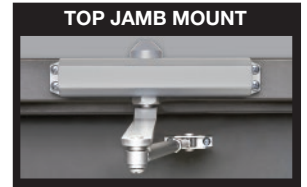

Details and Specifications

TRAFFIC AND DUTY

MOUNTING

DOOR WIDTHS

Non-Handed/Reversible

INTERIOR

EXTERIOR

FINISH OPTIONS

SIZING AND ADJUSTABILITY

- Sizing: 1-6
- Adjustable:
  - Sweep
  - Latch
  - Backcheck

CERTIFICATIONS AND COMPLIANCE

ANSI/BHMA 156.3 Grade 1

ADA compliant

UL Listed 3 hour fire rated

INCLUDED

- Closer body
- Protective cover
- Patented Universal Mounting Plate
- Closer arm
- Mounting hardware
- Instructions