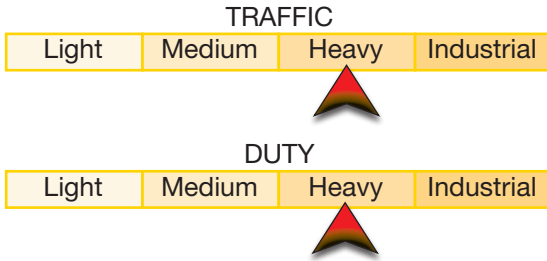

Details and Specifications

TRAFFIC AND DUTY