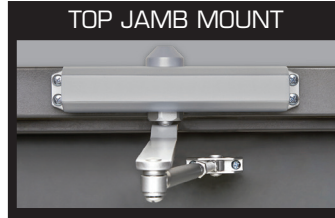

CLOSER MOUNTING OPTIONS

Call for More Information:
866-LOCK-PRO (866-562-5776)
www.universalhardware.com

	Part Number	Description	Case Pack Quantity	Mounting			Finish		Specs											
				Standard (Pull)	Top Jamb (Push)	Parallel Arm (Push)	Finish	Body Cover	Hold Open Engagement	Universal Mounting Plate	Body Material	Adjustability	ADA Compliant	Warranty	UL 10C	ANSI Grade	Closer Size	Opening Range	Exterior Door Size	Interior Door Size
	UH4061	All-In-One Heavy Duty Commercial Door Closer	3	✓	✓	✓	Aluminum	Plastic	N/A	✓	Aluminum	Adjustable closing, latching and backcheck speeds	✓	10 Year Limited	3-Hour Fire	Grade 1	Adjustable 1 through 6	180°	Up to 48"	Up to 60"
	UH4062	All-In-One Heavy Duty Commercial Door Closer	3	✓	✓	✓	Bronze	Plastic	N/A	✓	Aluminum	Adjustable closing, latching and backcheck speeds	✓	10 Year Limited	3-Hour Fire	Grade 1	Adjustable 1 through 6	180°	Up to 48"	Up to 60"
	UH4063	All-In-One Heavy Duty Commercial Door Closer	3	✓	✓	✓	Matte Black	Plastic	N/A	✓	Aluminum	Adjustable closing, latching and backcheck speeds	✓	10 Year Limited	3-Hour Fire	Grade 1	Adjustable 1 through 6	180°	Up to 48"	Up to 60"
	UH4031	Heavy Duty Commercial Door Closer	3	✓	✓	✓	Aluminum	N/A	N/A	N/A	Aluminum	Adjustable closing, latching and backcheck speeds	✓	10 Year Limited	3-Hour Fire	Grade 1	Adjustable 1 through 5	180°	Up to 42"	Up to 54"
	UH4032	Heavy Duty Commercial Door Closer	3	✓	✓	✓	Bronze	N/A	N/A	N/A	Aluminum	Adjustable closing, latching and backcheck speeds	✓	10 Year Limited	3-Hour Fire	Grade 1	Adjustable 1 through 5	180°	Up to 42"	Up to 54"
	UH4033	Heavy Duty Commercial Door Closer	3	✓	✓	✓	Matte Black	N/A	N/A	N/A	Aluminum	Adjustable closing, latching and backcheck speeds	✓	10 Year Limited	3-Hour Fire	Grade 1	Adjustable 1 through 5	180°	Up to 42"	Up to 54"
	UH4051	Medium Duty Commercial Door Closer	3	✓	✓	✓	Aluminum	N/A	N/A	N/A	Aluminum	Adjustable closing and latching speeds	N/A	10 Year Limited	3-Hour Fire		3	180°	Up to 30"	Up to 38"
	UH4052	Medium Duty Commercial Door Closer	3	✓	✓	✓	Bronze	N/A	N/A	N/A	Aluminum	Adjustable closing and latching speeds	N/A	10 Year Limited	3-Hour Fire		3	180°	Up to 30"	Up to 38"
	UH4053	Medium Duty Commercial Door Closer	3	✓	✓	✓	Matte Black	N/A	N/A	N/A	Aluminum	Adjustable closing and latching speeds	N/A	10 Year Limited	3-Hour Fire		3	180°	Up to 30"	Up to 38"
	UH4007	Heavy Duty Residential Door Closer	3	✓	✓	N/A	White	White Plastic	N/A	N/A	Aluminum	Adjustable closing speed	N/A	5 Year Limited	3-Hour Fire		3	155°	Up to 30"	Up to 38"
	UH4008	Heavy Duty Residential Door Closer	3	✓	✓	N/A	Matte Black	Matte Black Plastic	N/A	N/A	Aluminum	Adjustable closing speed	N/A	5 Year Limited	3-Hour Fire		3	155°	Up to 30"	Up to 38"
	UH4009	Light Duty Residential Hold Open Door Closer	3	N/A	N/A	✓	White	White Plastic	80°	N/A	Aluminum	Adjustable closing speed	✓	5 Year Limited	N/A		1	180°	N/A	Up to 30"
	UH4010	Light Duty Residential Hold Open Door Closer	3	N/A	N/A	✓	Matte Black	Matte Black Plastic	80°	N/A	Aluminum	Adjustable closing speed	✓	5 Year Limited	N/A		1	180°	N/A	Up to 30"