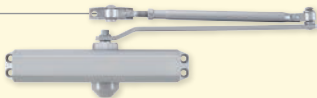

Ball Bearing Door Hinges

Floor Mounted Door Stop

Floor Mounted Door Stop with Holder

Pull Plate 16"

Push Plate 16"

Light Duty Passage Lever

Light Duty Privacy Lever

Ideal for hallway doors and corridor exits

Medium and Heavy Duty Commercial Door Closers

Exit/Panic Device

Pull Plate with Cylinder Hole

Perfect for keeping entryways secured

Single Cylinder Deadbolt

Perfect solution for unit entry doors or utility closets