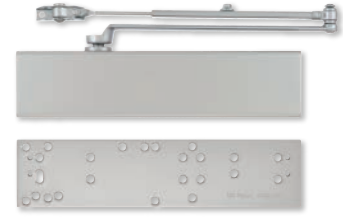

Ball Bearing Door Hinges

Floor Mounted Door Stop

Floor Mounted Door Stop with Holder

Pull Plate 16"

Push Plate 16"

Light Duty Passage Lever

Light Duty Privacy Lever

Ideal for hallway doors and corridor exits

Single Cylinder Deadbolt

Heavy Duty Keyed Entry Lever

Light Duty Keyed Entry Lever

Heavy Duty Commercial Door Closer

Universal Hardware Product List

Door Closers

MODEL #	FUNCTION	FINISH	DESCRIPTION
UH4007	Door Closer	White	Heavy Duty Residential Closer
UH4008	Door Closer	Matte Black	Heavy Duty Residential Closer
UH4009	Door Closer	White	Light Duty Residential Closer
UH4010	Door Closer	Matte Black	Light Duty Residential Closer
UH4011	Door Closer	Ivory	Light Duty Residential Closer
UH4012	Door Closer	Brown	Light Duty Residential Closer
UH4013	Door Closer	Ivory	Heavy Duty Residential Closer
UH4014	Door Closer	Brown	Heavy Duty Residential Closer
UH4031	Commercial Closer	Aluminum	Heavy Duty Commercial Door Closer (G1)
UH4032	Commercial Closer	Bronze	Heavy Duty Commercial Door Closer (G1)
UH4051	Commercial Closer	Aluminum	Medium Duty Commercial Door Closer
UH4052	Commercial Closer	Bronze	Medium Duty Commercial Door Closer
UH4061	Commercial Closer	Aluminum	Heavy Duty All-In-One Commercial Door Closer (G1)
UH4062	Commercial Closer	Bronze	Heavy Duty All-In-One Commercial Door Closer (G1)