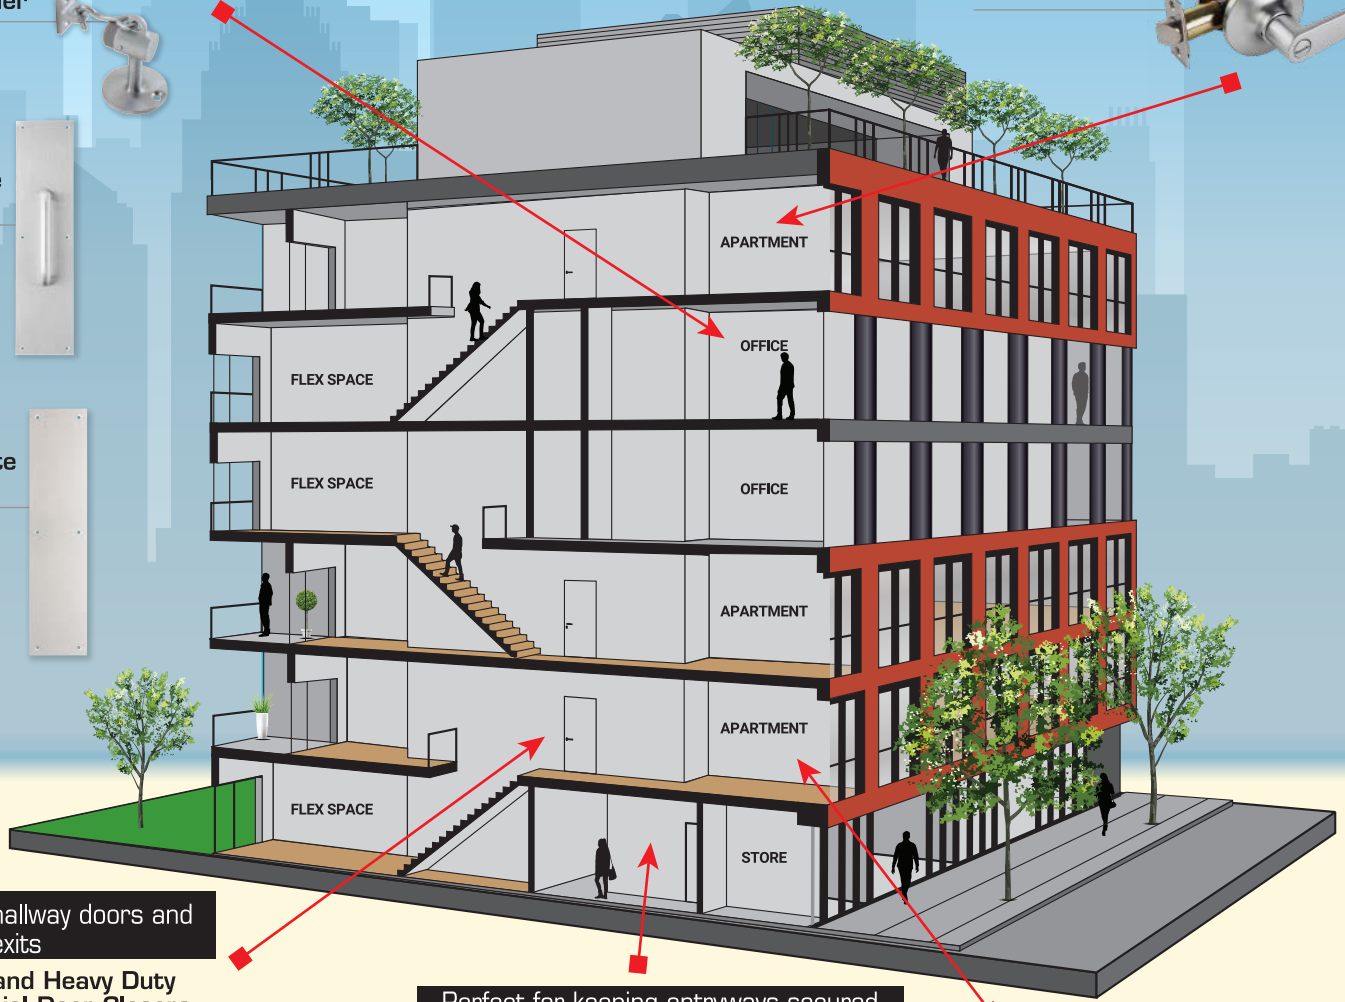

Ball Bearing Door Hinges

Floor Mounted Door Stop

Floor Mounted Door Stop with Holder

Pull Plate 16"

Push Plate 16"

Light Duty Passage Lever

Light Duty Privacy Lever

Ideal for hallway doors and corridor exits

Medium and Heavy Duty Commercial Door Closers

Exit/Panic Device

Pull Plate with Cylinder Hole

Perfect for keeping entryways secured

Single Cylinder Deadbolt

Perfect solution for unit entry doors or utility closets