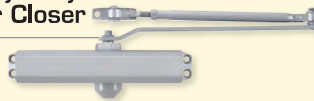

Single Cylinder Deadbolt

Heavy Duty Keyed Entry Lever

Light Duty Keyed Entry Lever

Heavy Duty Commercial Door Closer

Universal Hardware Product List

Door Closers

MODEL #	FUNCTION	FINISH	DESCRIPTION
UH4007	Door Closer	White	Heavy Duty Residential Closer
UH4008	Door Closer	Matte Black	Heavy Duty Residential Closer
UH4009	Door Closer	White	Light Duty Residential Closer
UH4010	Door Closer	Matte Black	Light Duty Residential Closer
UH4011	Door Closer	Ivory	Light Duty Residential Closer
UH4012	Door Closer	Brown	Light Duty Residential Closer
UH4013	Door Closer	Ivory	Heavy Duty Residential Closer
UH4014	Door Closer	Brown	Heavy Duty Residential Closer
UH4031	Commercial Closer	Aluminum	Heavy Duty Commercial Door Closer (G1)
UH4032	Commercial Closer	Bronze	Heavy Duty Commercial Door Closer (G1)
UH4051	Commercial Closer	Aluminum	Medium Duty Commercial Door Closer
UH4052	Commercial Closer	Bronze	Medium Duty Commercial Door Closer
UH4061	Commercial Closer	Aluminum	Heavy Duty All-In-One Commercial Door Closer (G1)
UH4062	Commercial Closer	Bronze	Heavy Duty All-In-One Commercial Door Closer (G1)

Door Levers

MODEL #	FUNCTION	FINISH	DESCRIPTION
UH40017	Passage	Satin Chrome	Heavy Duty Passage Lever
UH40018	Privacy	Satin Chrome	Heavy Duty Privacy Lever
UH40019	Keyed Entry	Satin Chrome	Heavy Duty Keyed Entry Lever
UH40020	Dummy	Satin Chrome	Heavy Duty Dummy Trim Lever
UH40022	Privacy	Satin Chrome	Industrial Duty Privacy Lever
UH40023	Keyed Entry	Satin Chrome	Industrial Duty Keyed Entry Lever
UH40024	Classroom	Satin Chrome	Industrial Duty Classroom Lever
UH40032	Keyed Entry Combo	Satin Chrome	Heavy Duty Keyed Entry Combo Lever
UH40045	Classroom	Satin Chrome	Heavy Duty Classroom Curved Lever
UH40046	Storeroom	Satin Chrome	Heavy Duty Storeroom Lever
UH40047	Passage	Satin Chrome	Light Duty Passage Lever
UH40048	Privacy	Satin Chrome	Light Duty Privacy Lever
UH40049	Keyed Entry	Satin Chrome	Light Duty Keyed Entry Lever
UH40050	Storeroom	Satin Chrome	Light Duty Storeroom Lever