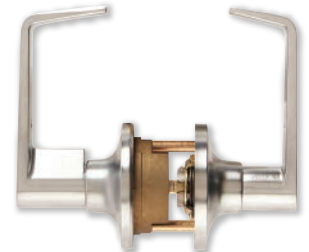

UH40048

Satin Chrome Finish

Light Duty Keyed Entry Lever has turn button locking from the inside

UH40049

Satin Chrome Finish

Storeroom lever is designed for doors that require a key to open the door from the outside

UH40050

Satin Chrome Finish

Door Closers

Heavy Duty Residential Door Closer
Size 3

White Finish - **UH4007**

Matte Black Finish - **UH4008**

Heavy Duty Commercial Door Closer
Adjustable Size 1-5

Aluminum Finish - **UH4031**

Bronze Finish - **UH4032**

Medium Duty Commercial Door Closer
Size 3

Aluminum Finish - **UH4051**

Bronze Finish - **UH4052**

Heavy Duty All-In-One Door Closer with
Universal Mounting Plate, Adjustable
size 1-6

Aluminum Finish - **UH4061**

Bronze Finish - **UH4062**

Exit Devices

Exit/Panic Device with included
rim cylinder and steel pull plate

Aluminum Finish - **UH40010**

Accessories

Deadbolts, Hinges, Door Stops,
Privacy Latches, Push/Pull Plates
and more!