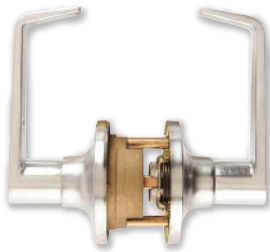

Ideal for Property Management Projects

Featured Products from Universal Hardware

Door Levers

Light Duty Passage Lever for doors that do not require locking

UH40047

Satin Chrome Finish

Light Duty Privacy Lever has an interior locking mechanism for added privacy

UH40048

Satin Chrome Finish

Light Duty Keyed Entry Lever has turn button locking from the inside

UH40049

Satin Chrome Finish

Storeroom lever is designed for doors that require a key to open the door from the outside

UH40050

Satin Chrome Finish

Door Closers

Heavy Duty Residential Door Closer
Size 3

White Finish - **UH4007**

Matte Black Finish - **UH4008**

Heavy Duty Commercial Door Closer
Adjustable Size 1-5

Aluminum Finish - **UH4031**

Bronze Finish - **UH4032**

Medium Duty Commercial Door Closer
Size 3

Aluminum Finish - **UH4051**

Bronze Finish - **UH4052**

Heavy Duty All-In-One Door Closer with
Universal Mounting Plate, Adjustable
size 1-6