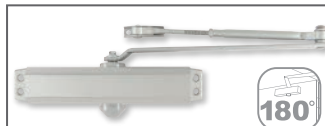

UH40048

Satin Chrome Finish

Light Duty Keyed Entry Lever has turn button locking from the inside

UH40049

Satin Chrome Finish

Storeroom lever is designed for doors that require a key to open the door from the outside

UH40050

Satin Chrome Finish

Door Closers

Heavy Duty Residential Door Closer
Size 3

White Finish - **UH4007**

Matte Black Finish - **UH4008**

Heavy Duty Commercial Door Closer
Adjustable Size 1-5

Aluminum Finish - **UH4031**

Bronze Finish - **UH4032**

Medium Duty Commercial Door Closer
Size 3

Aluminum Finish - **UH4051**

Bronze Finish - **UH4052**

Heavy Duty All-In-One Door Closer with
Universal Mounting Plate, Adjustable
size 1-6