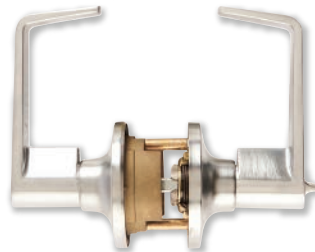

Ideal for Property Management Projects

Featured Products from Universal Hardware

Door Levers

Light Duty Passage Lever for doors that do not require locking

UH40047

Satin Chrome Finish

Light Duty Privacy Lever has an interior locking mechanism for added privacy

UH40048

Satin Chrome Finish

Light Duty Keyed Entry Lever has turn button locking from the inside

UH40049

Satin Chrome Finish

Storeroom lever is designed for doors that require a key to open the door from the outside

UH40050

Satin Chrome Finish

Door Closers

Heavy Duty Residential Door Closer
Size 3

White Finish - **UH4007**

Matte Black Finish - **UH4008**

Heavy Duty Commercial Door Closer
Adjustable Size 1-5

Aluminum Finish - **UH4031**

Bronze Finish - **UH4032**

Medium Duty Commercial Door Closer
Size 3

Aluminum Finish - **UH4051**

Bronze Finish - **UH4052**

Heavy Duty All-In-One Door Closer with
Universal Mounting Plate, Adjustable
size 1-6