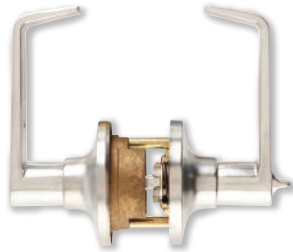

Ideal for Property Management Projects

Featured Products from Universal Hardware

Door Levers

Light Duty Passage Lever for doors that do not require locking

UH40047

Satin Chrome Finish

Light Duty Privacy Lever has an interior locking mechanism for added privacy

UH40048

Satin Chrome Finish

Light Duty Keyed Entry Lever has turn button locking from the inside

UH40049

Satin Chrome Finish

Storeroom lever is designed for doors that require a key to open the door from the outside

UH40050

Satin Chrome Finish

Door Closers

Heavy Duty Residential Door Closer
Size 3

White Finish - **UH4007**

Matte Black Finish - **UH4008**

Heavy Duty Commercial Door Closer
Adjustable Size 1-5

Aluminum Finish - **UH4031**

Bronze Finish - **UH4032**

Medium Duty Commercial Door Closer
Size 3

Aluminum Finish - **UH4051**

Bronze Finish - **UH4052**

Heavy Duty All-In-One Door Closer with
Universal Mounting Plate, Adjustable
size 1-6