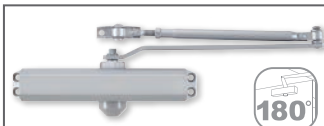

UH40048

Satin Chrome Finish

Light Duty Keyed Entry Lever has turn button locking from the inside

UH40049

Satin Chrome Finish

Storeroom lever is designed for doors that require a key to open the door from the outside

UH40050

Satin Chrome Finish

Door Closers

Heavy Duty Residential Door Closer
Size 3

White Finish - **UH4007**

Matte Black Finish - **UH4008**

Heavy Duty Commercial Door Closer
Adjustable Size 1-5

Aluminum Finish - **UH4031**

Bronze Finish - **UH4032**

Medium Duty Commercial Door Closer
Size 3

Aluminum Finish - **UH4051**

Bronze Finish - **UH4052**

Heavy Duty All-In-One Door Closer with
Universal Mounting Plate, Adjustable
size 1-6