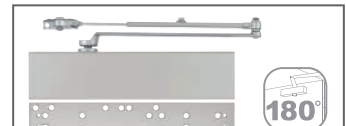

UH40048

Satin Chrome Finish

Light Duty Keyed Entry Lever has turn button locking from the inside

UH40049

Satin Chrome Finish

Storeroom lever is designed for doors that require a key to open the door from the outside

UH40050

Satin Chrome Finish

Door Closers

Heavy Duty Residential Door Closer
Size 3

White Finish - **UH4007**

Matte Black Finish - **UH4008**

Heavy Duty Commercial Door Closer
Adjustable Size 1-5

Aluminum Finish - **UH4031**

Bronze Finish - **UH4032**

Medium Duty Commercial Door Closer
Size 3

Aluminum Finish - **UH4051**

Bronze Finish - **UH4052**

Heavy Duty All-In-One Door Closer with
Universal Mounting Plate, Adjustable
size 1-6